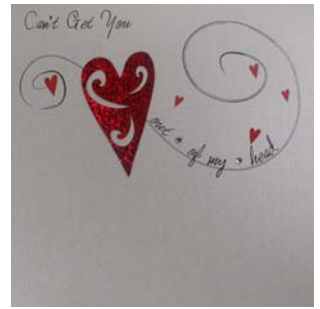

'Head over Heels'

A romantic, design led range for Valentine's Day. Shimmering champagne board with glitzy heart embellishments and sparkling diamantes finished with a deep red 155mm envelope and individually wrapped in a cello bag.

HOH01 I Love You...truly madly deeply

HOH02 You push...all the right buttons

HOH03 I Love You...now tomorrow always

HOH04 Can't get you...out of my head

HOH05 You make my...knees go weak

HOH06 You make my...heart skip a beat