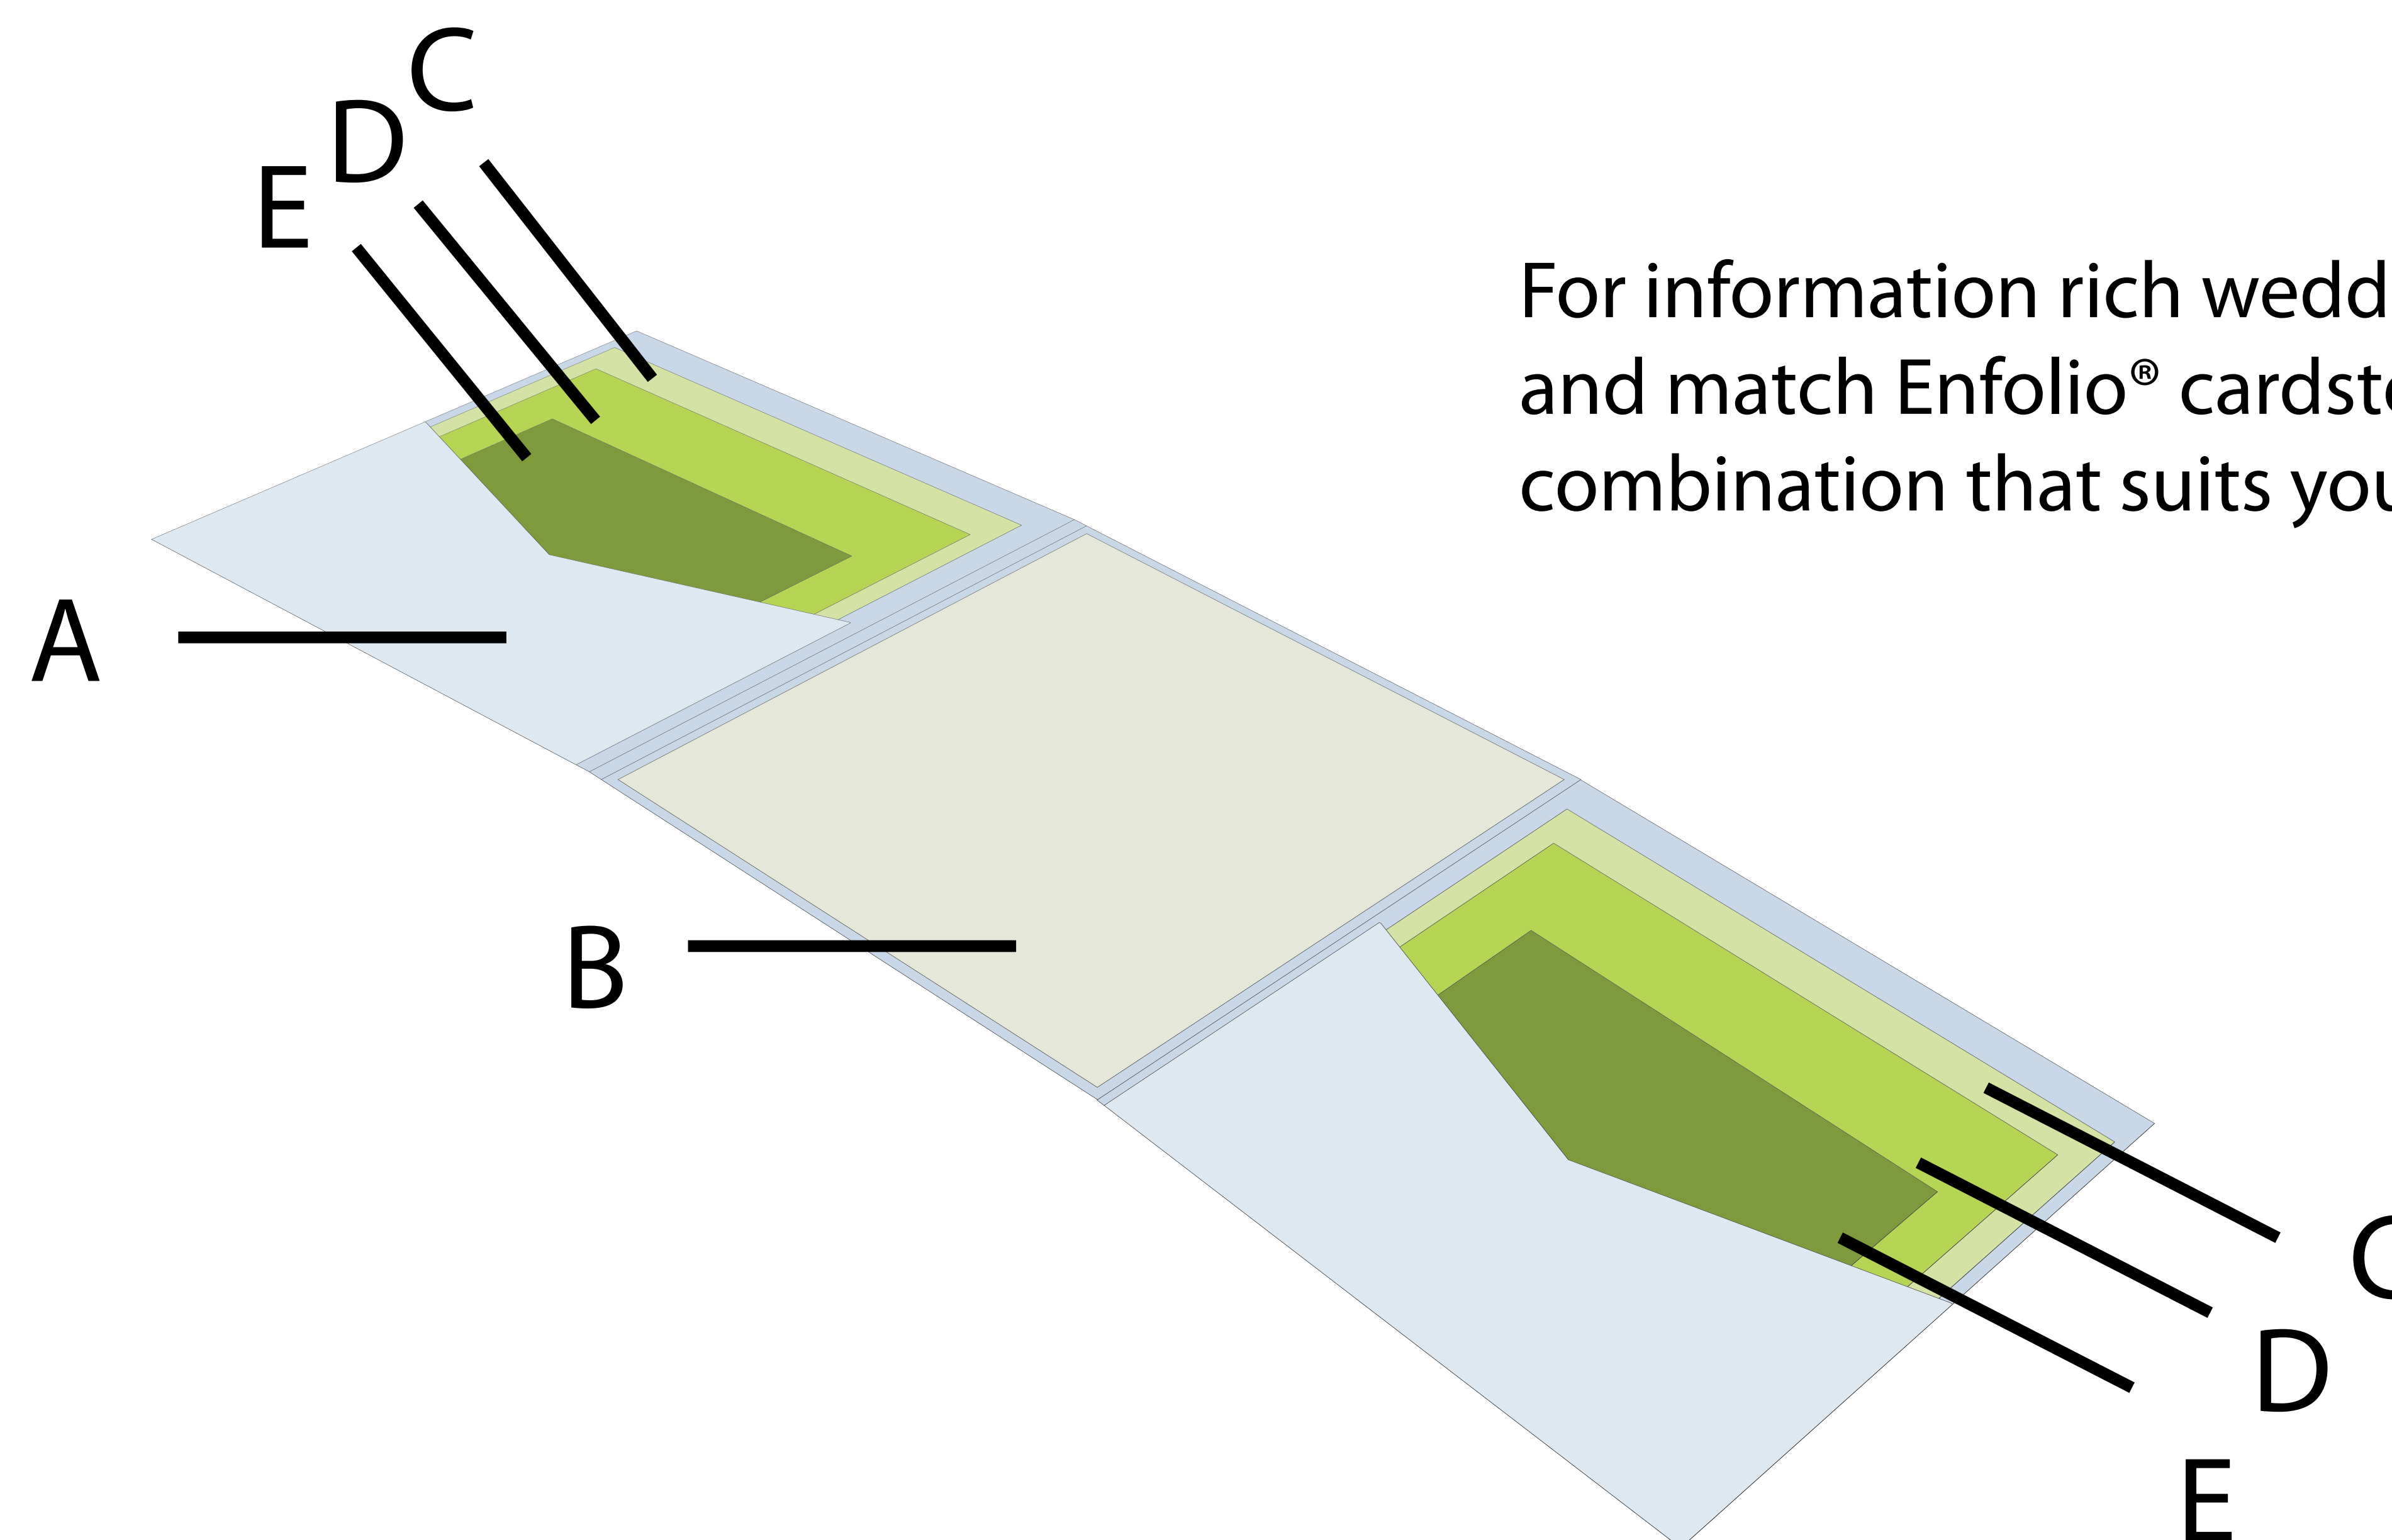

Enfolio® Wrap Large Square - What fits What ?

Assembly

For information rich wedding stationery, mix and match Enfolio® cardsteps to get the perfect combination that suits your requirements.

Products

Item	Size (width/height)
A	146 x 146 mm*
B	137 x 137 mm
C	137 x 137 mm
D	125 x 125 mm
E	100 x 100 mm

Size (width/height)

146 x 146 mm*

137 x 137 mm

137 x 137 mm

125 x 125 mm

100 x 100 mm

All sizes are approximate

* Assembled dimensions