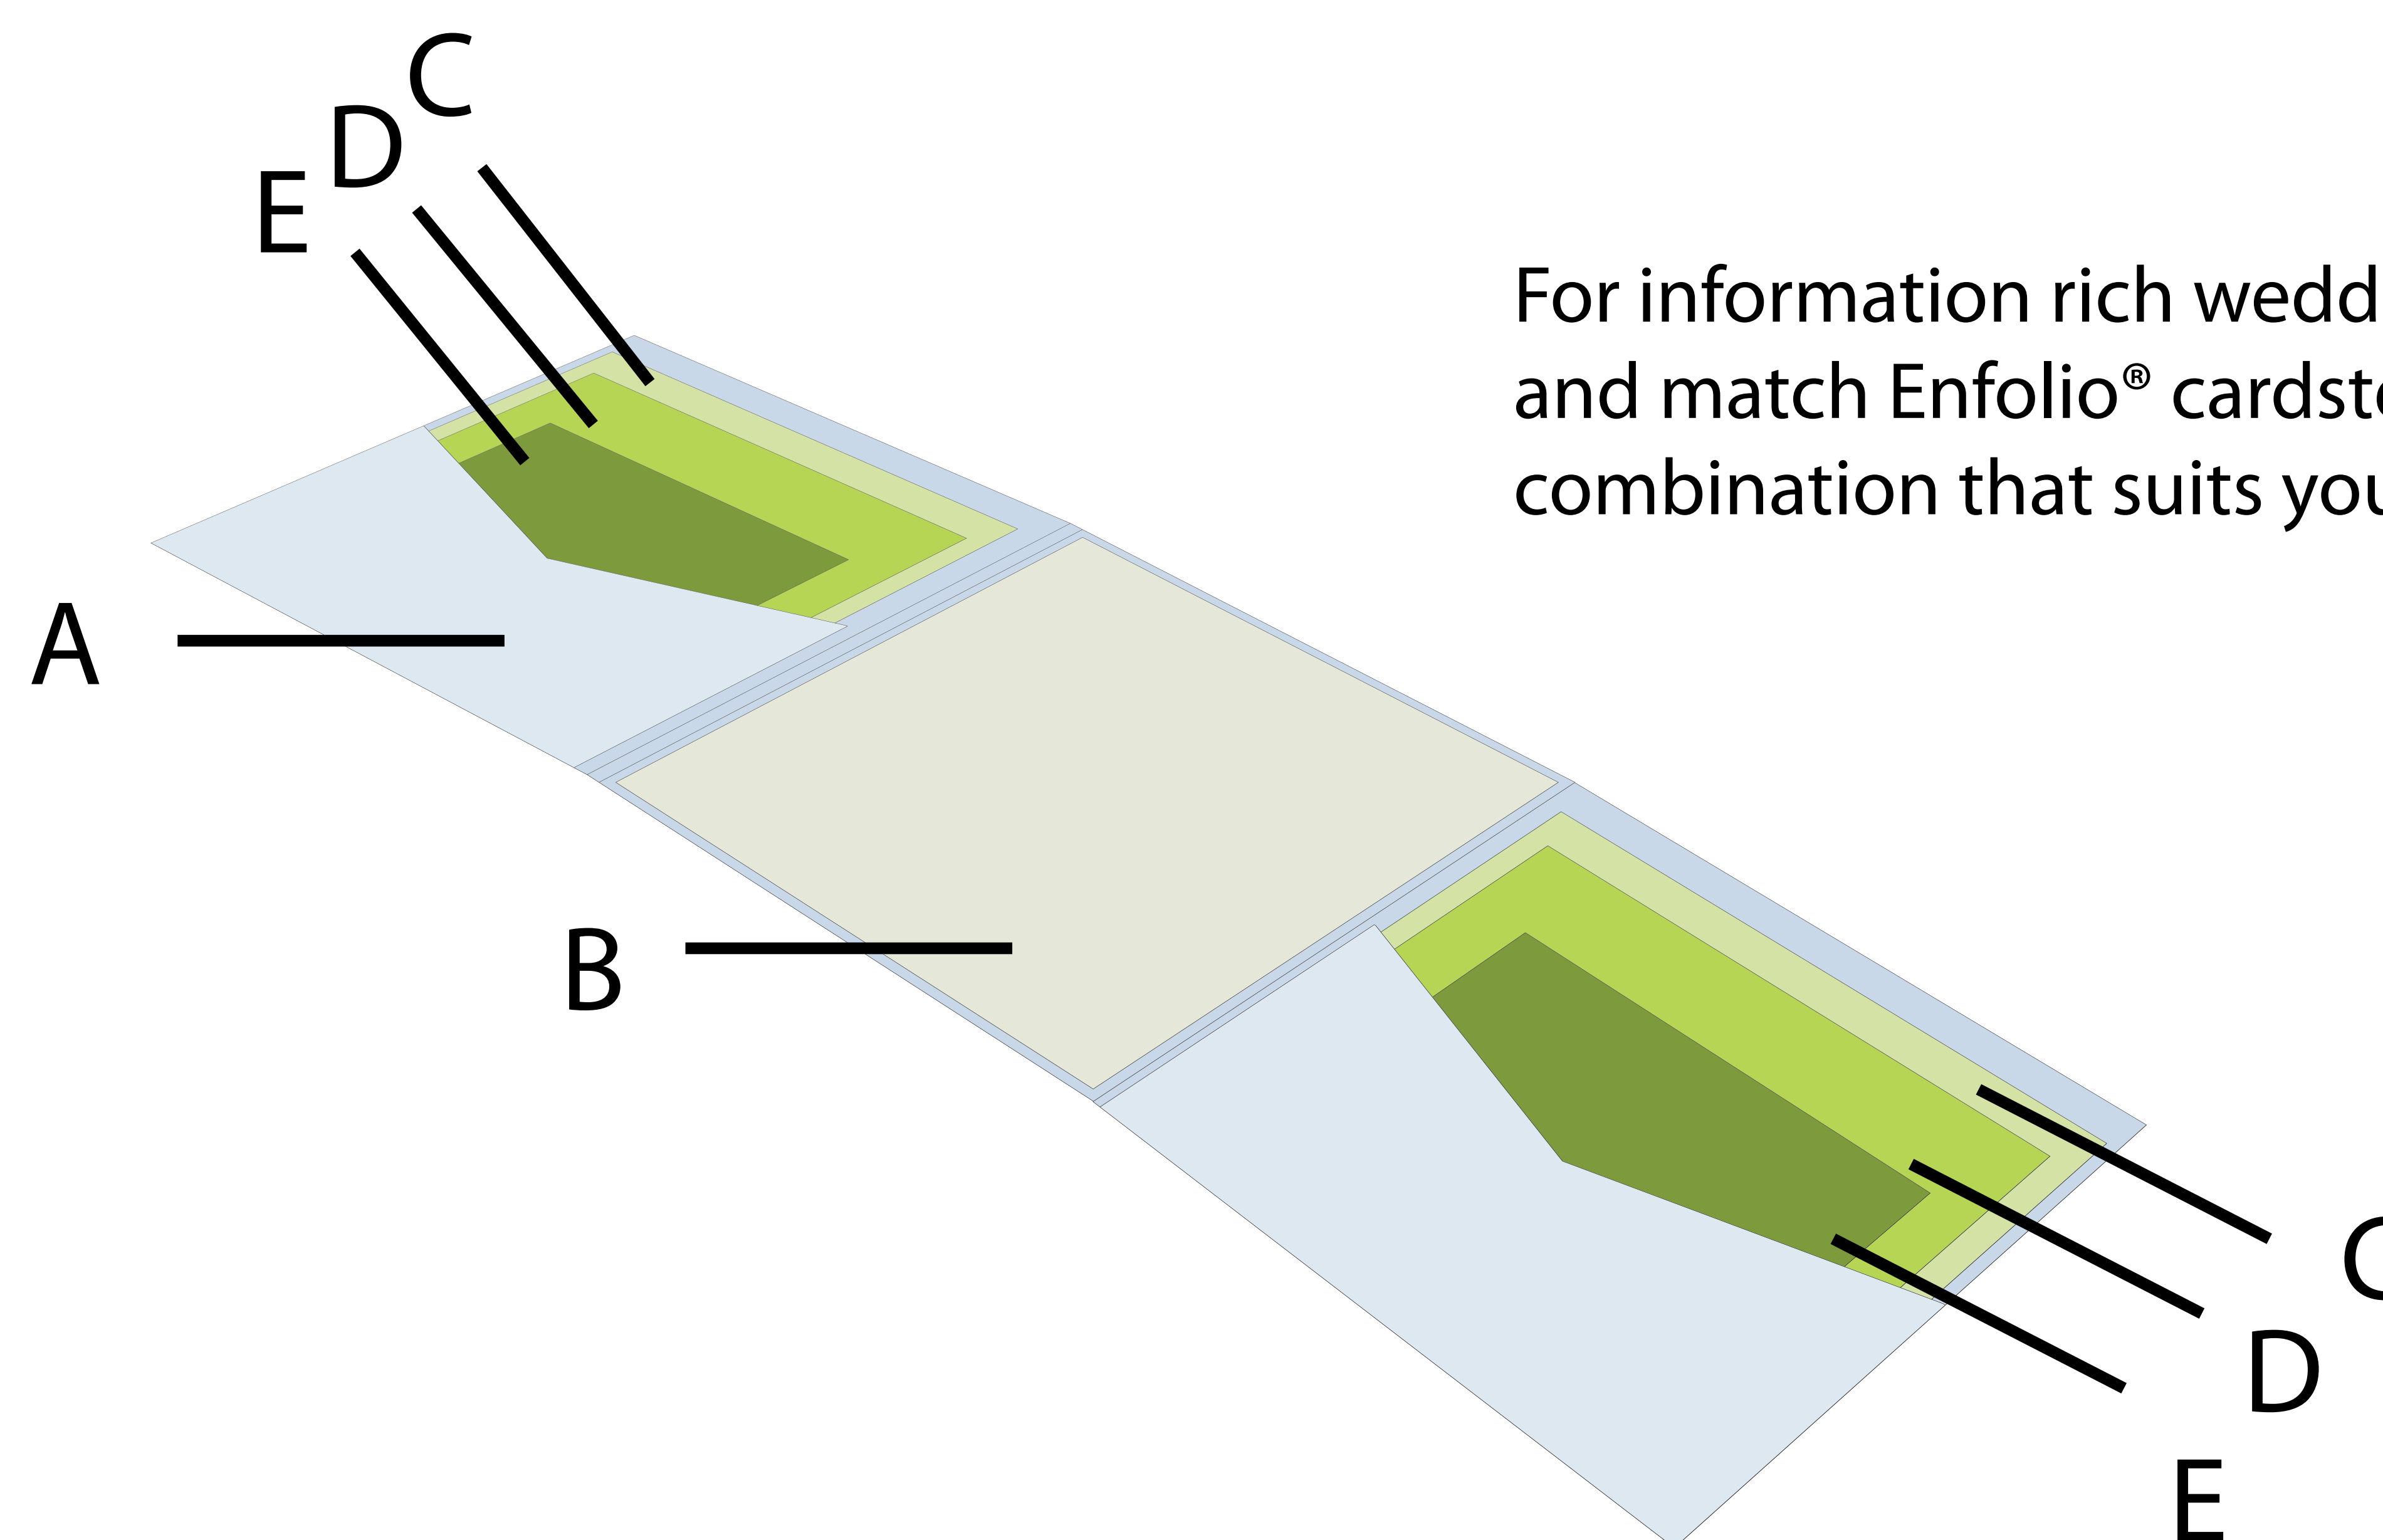

Enfolio® Wrap Large Square - What fits What ?

Assembly

For information rich wedding stationery, mix and match Enfolio® cardsteps to get the perfect combination that suits your requirements.

Products

Item	Size (width/height)
A	146 x 146 mm*
B	137 x 137 mm
C	137 x 137 mm
D	125 x 125 mm
E	100 x 100 mm

Size (width/height)

146 x 146 mm*

137 x 137 mm

137 x 137 mm

125 x 125 mm

100 x 100 mm

All sizes are approximate

* Assembled dimensions