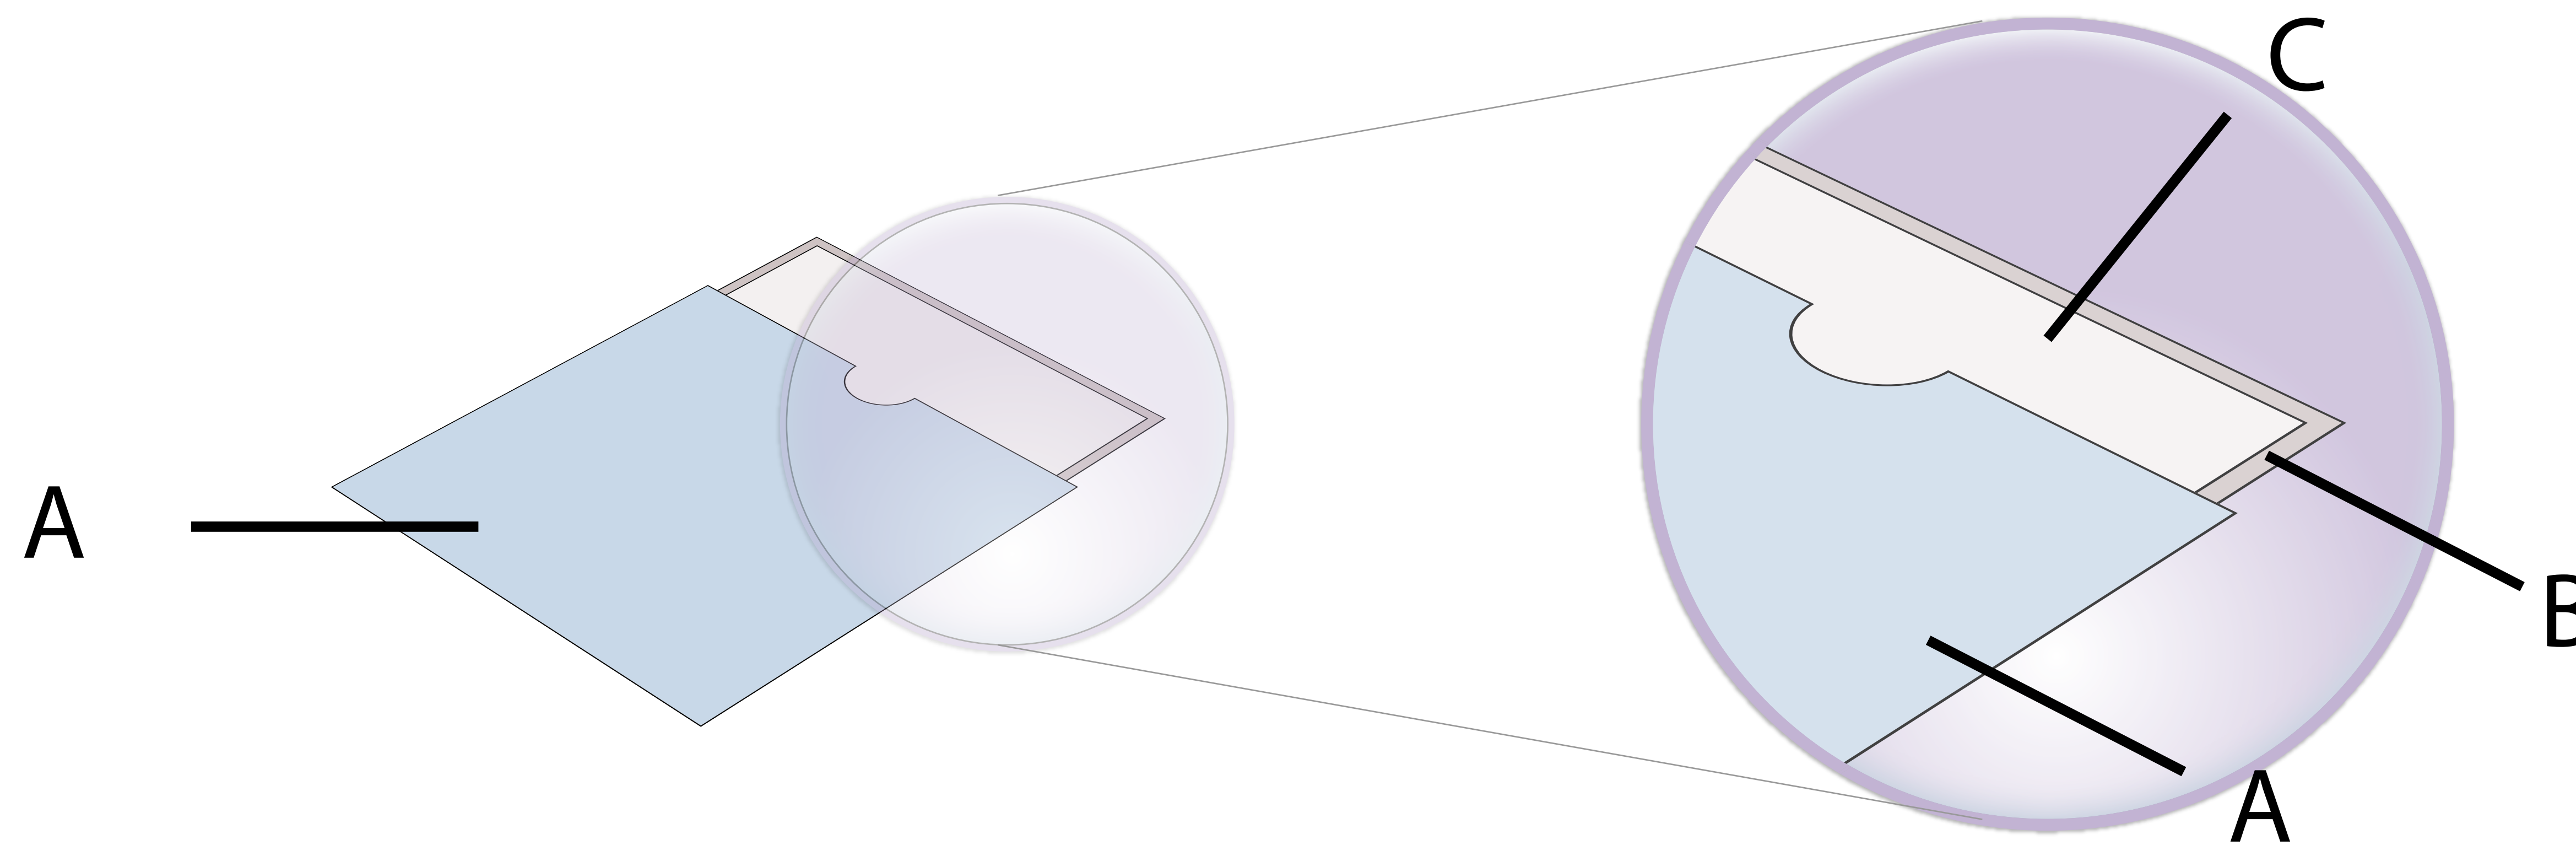

Enfolio® Wallet 125mm Square - What fits What ?

Assembly

Products

	Item	Size (width/height)
A	Enfolio® Wallet 125mm Square	125 x 125 mm*
B	Enfolio® Wallet 125mm Square Cardpull Base	118 x 120 mm
C	Enfolio® Wallet 125mm Square Cardpull Top	112 x 114 mm