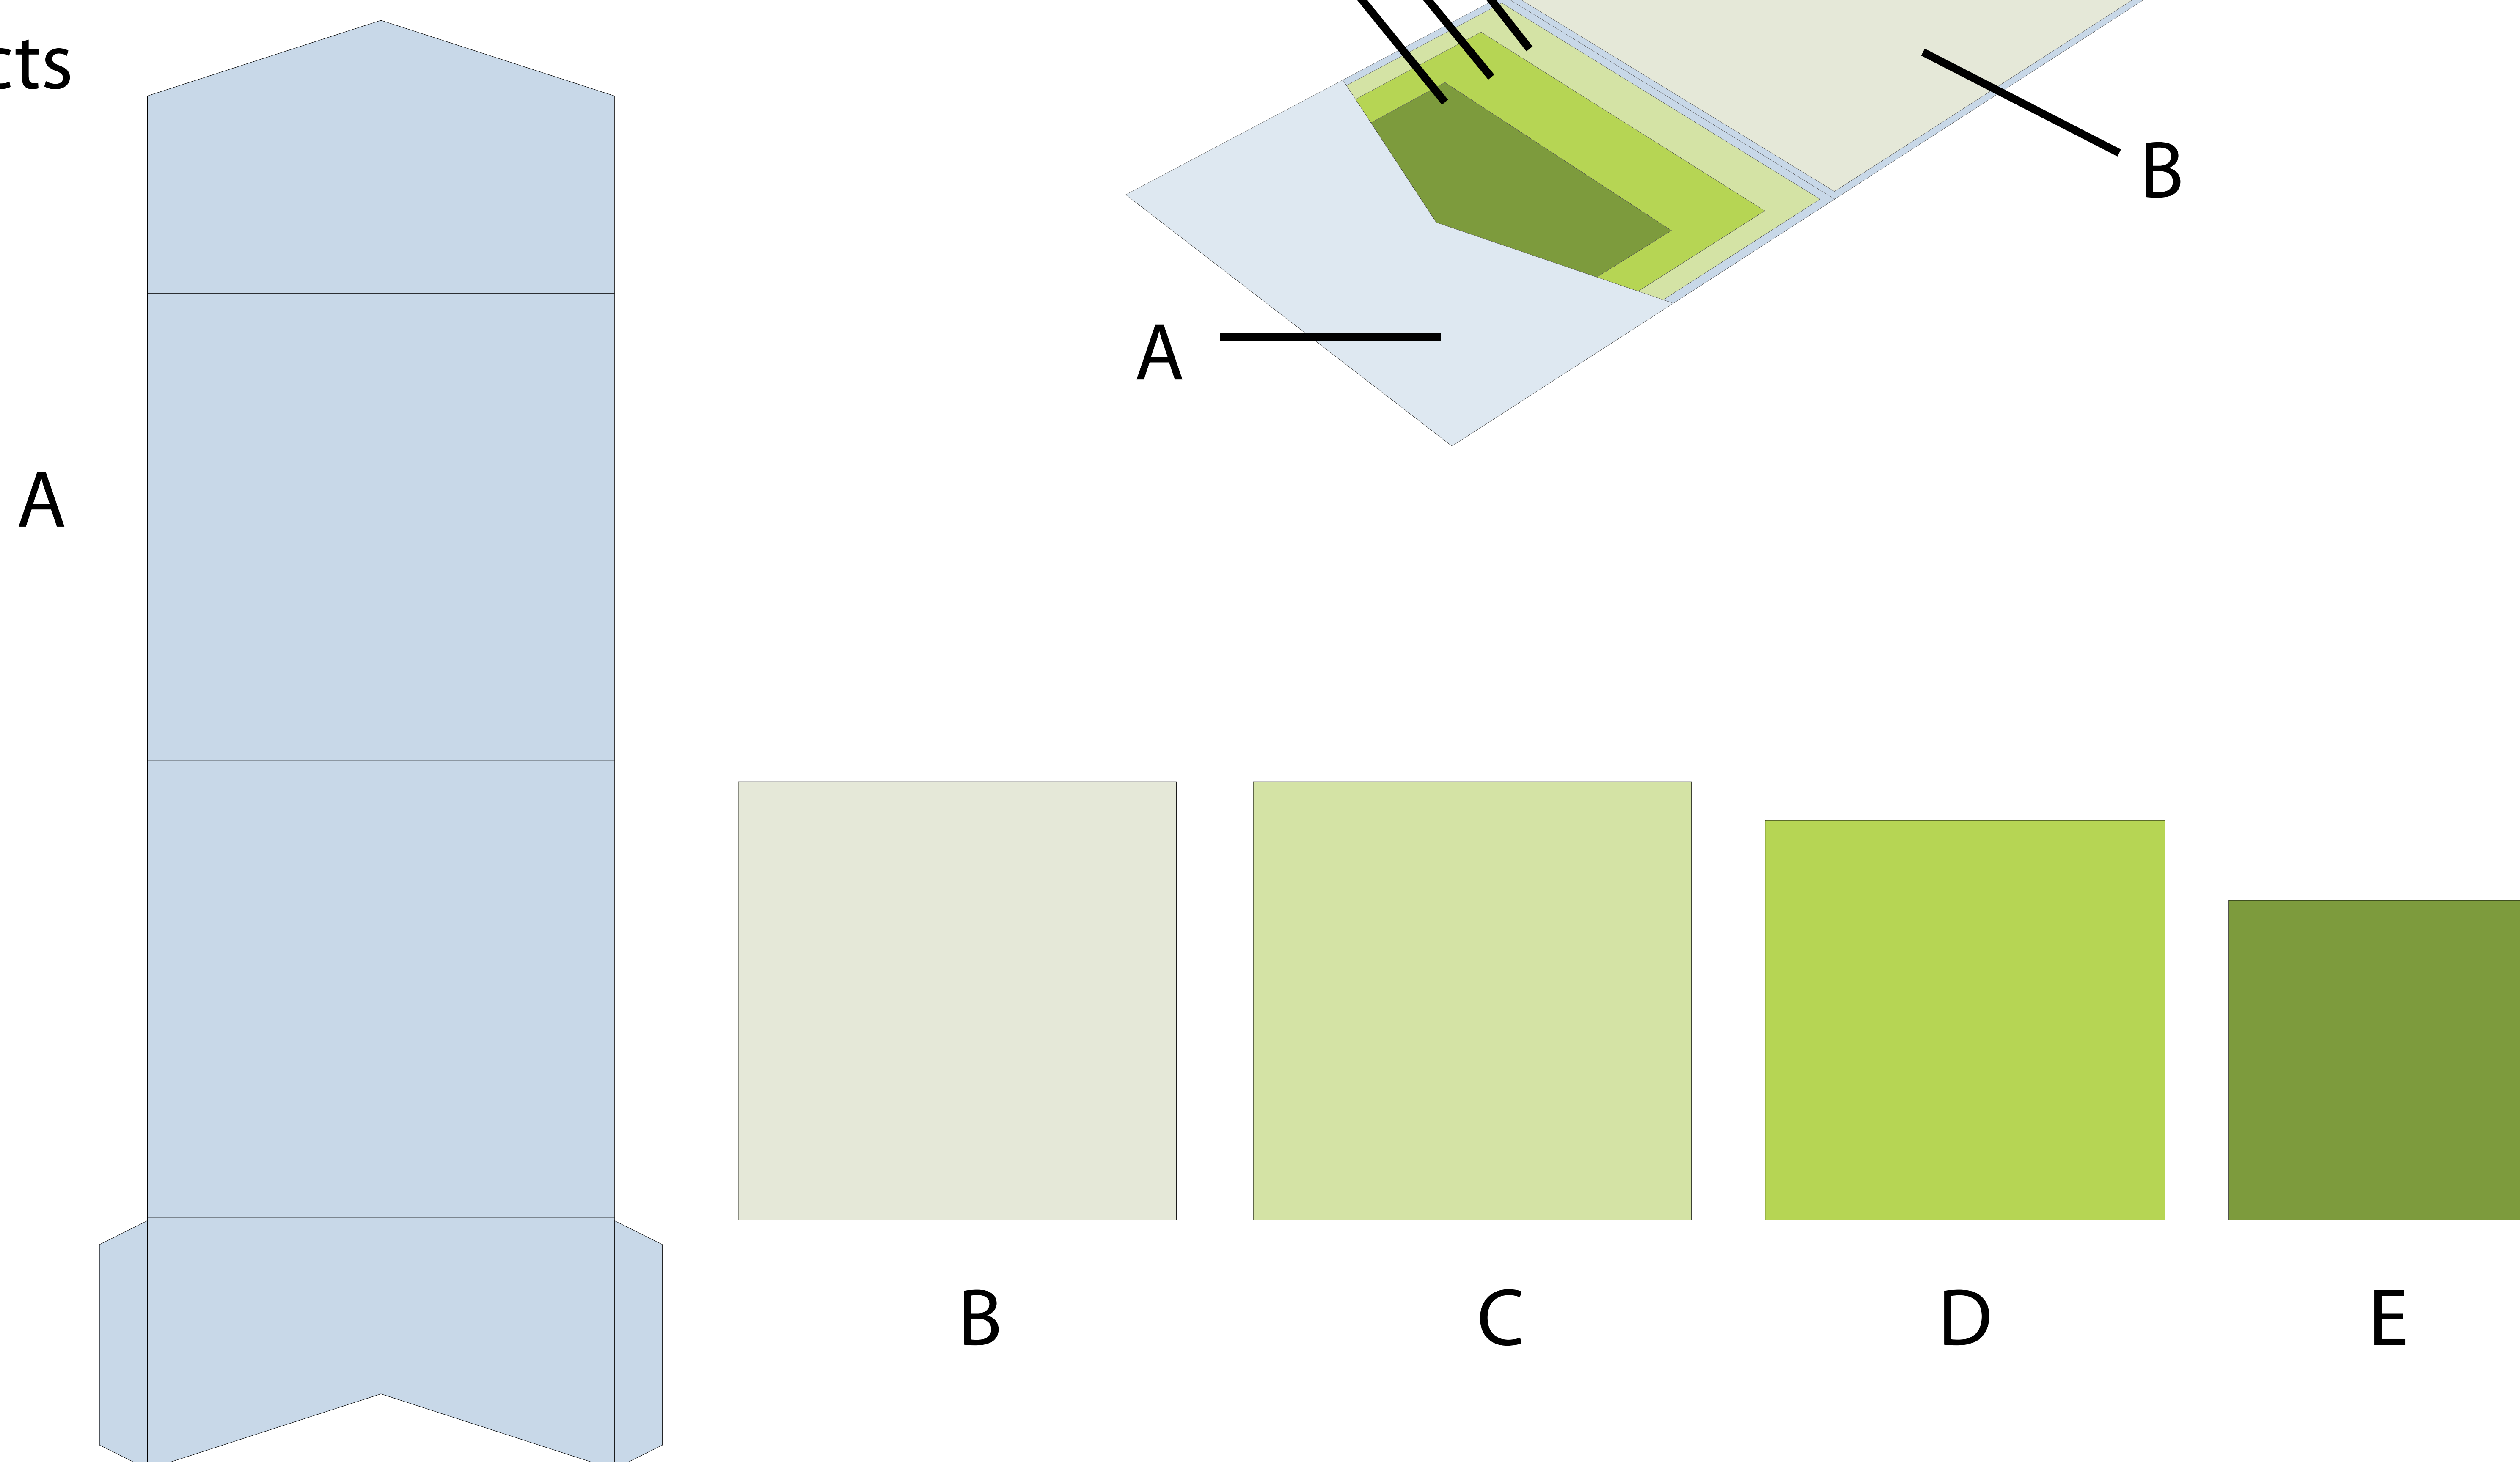

Enfolio® Pocketfold Large Square - What fits What ?

Assembly

Products

	Item	Size (width/height)
A	Enfolio® Pocketfold Large Square	146 x 146 mm*
B	Enfolio® Pocketfold Cardmount	137 x 137 mm
C	Enfolio® Pocketfold Cardstep 1	137 x 137 mm
D	Enfolio® Pocketfold Cardstep 2	125 x 125 mm
E	Enfolio® Pocketfold Cardstep 3	100 x 100 mm

All sizes are approximate

* Assembled dimensions

Enfolio® and Enfolios® are registered trademarks of The Handcrafted Card Company Ltd.