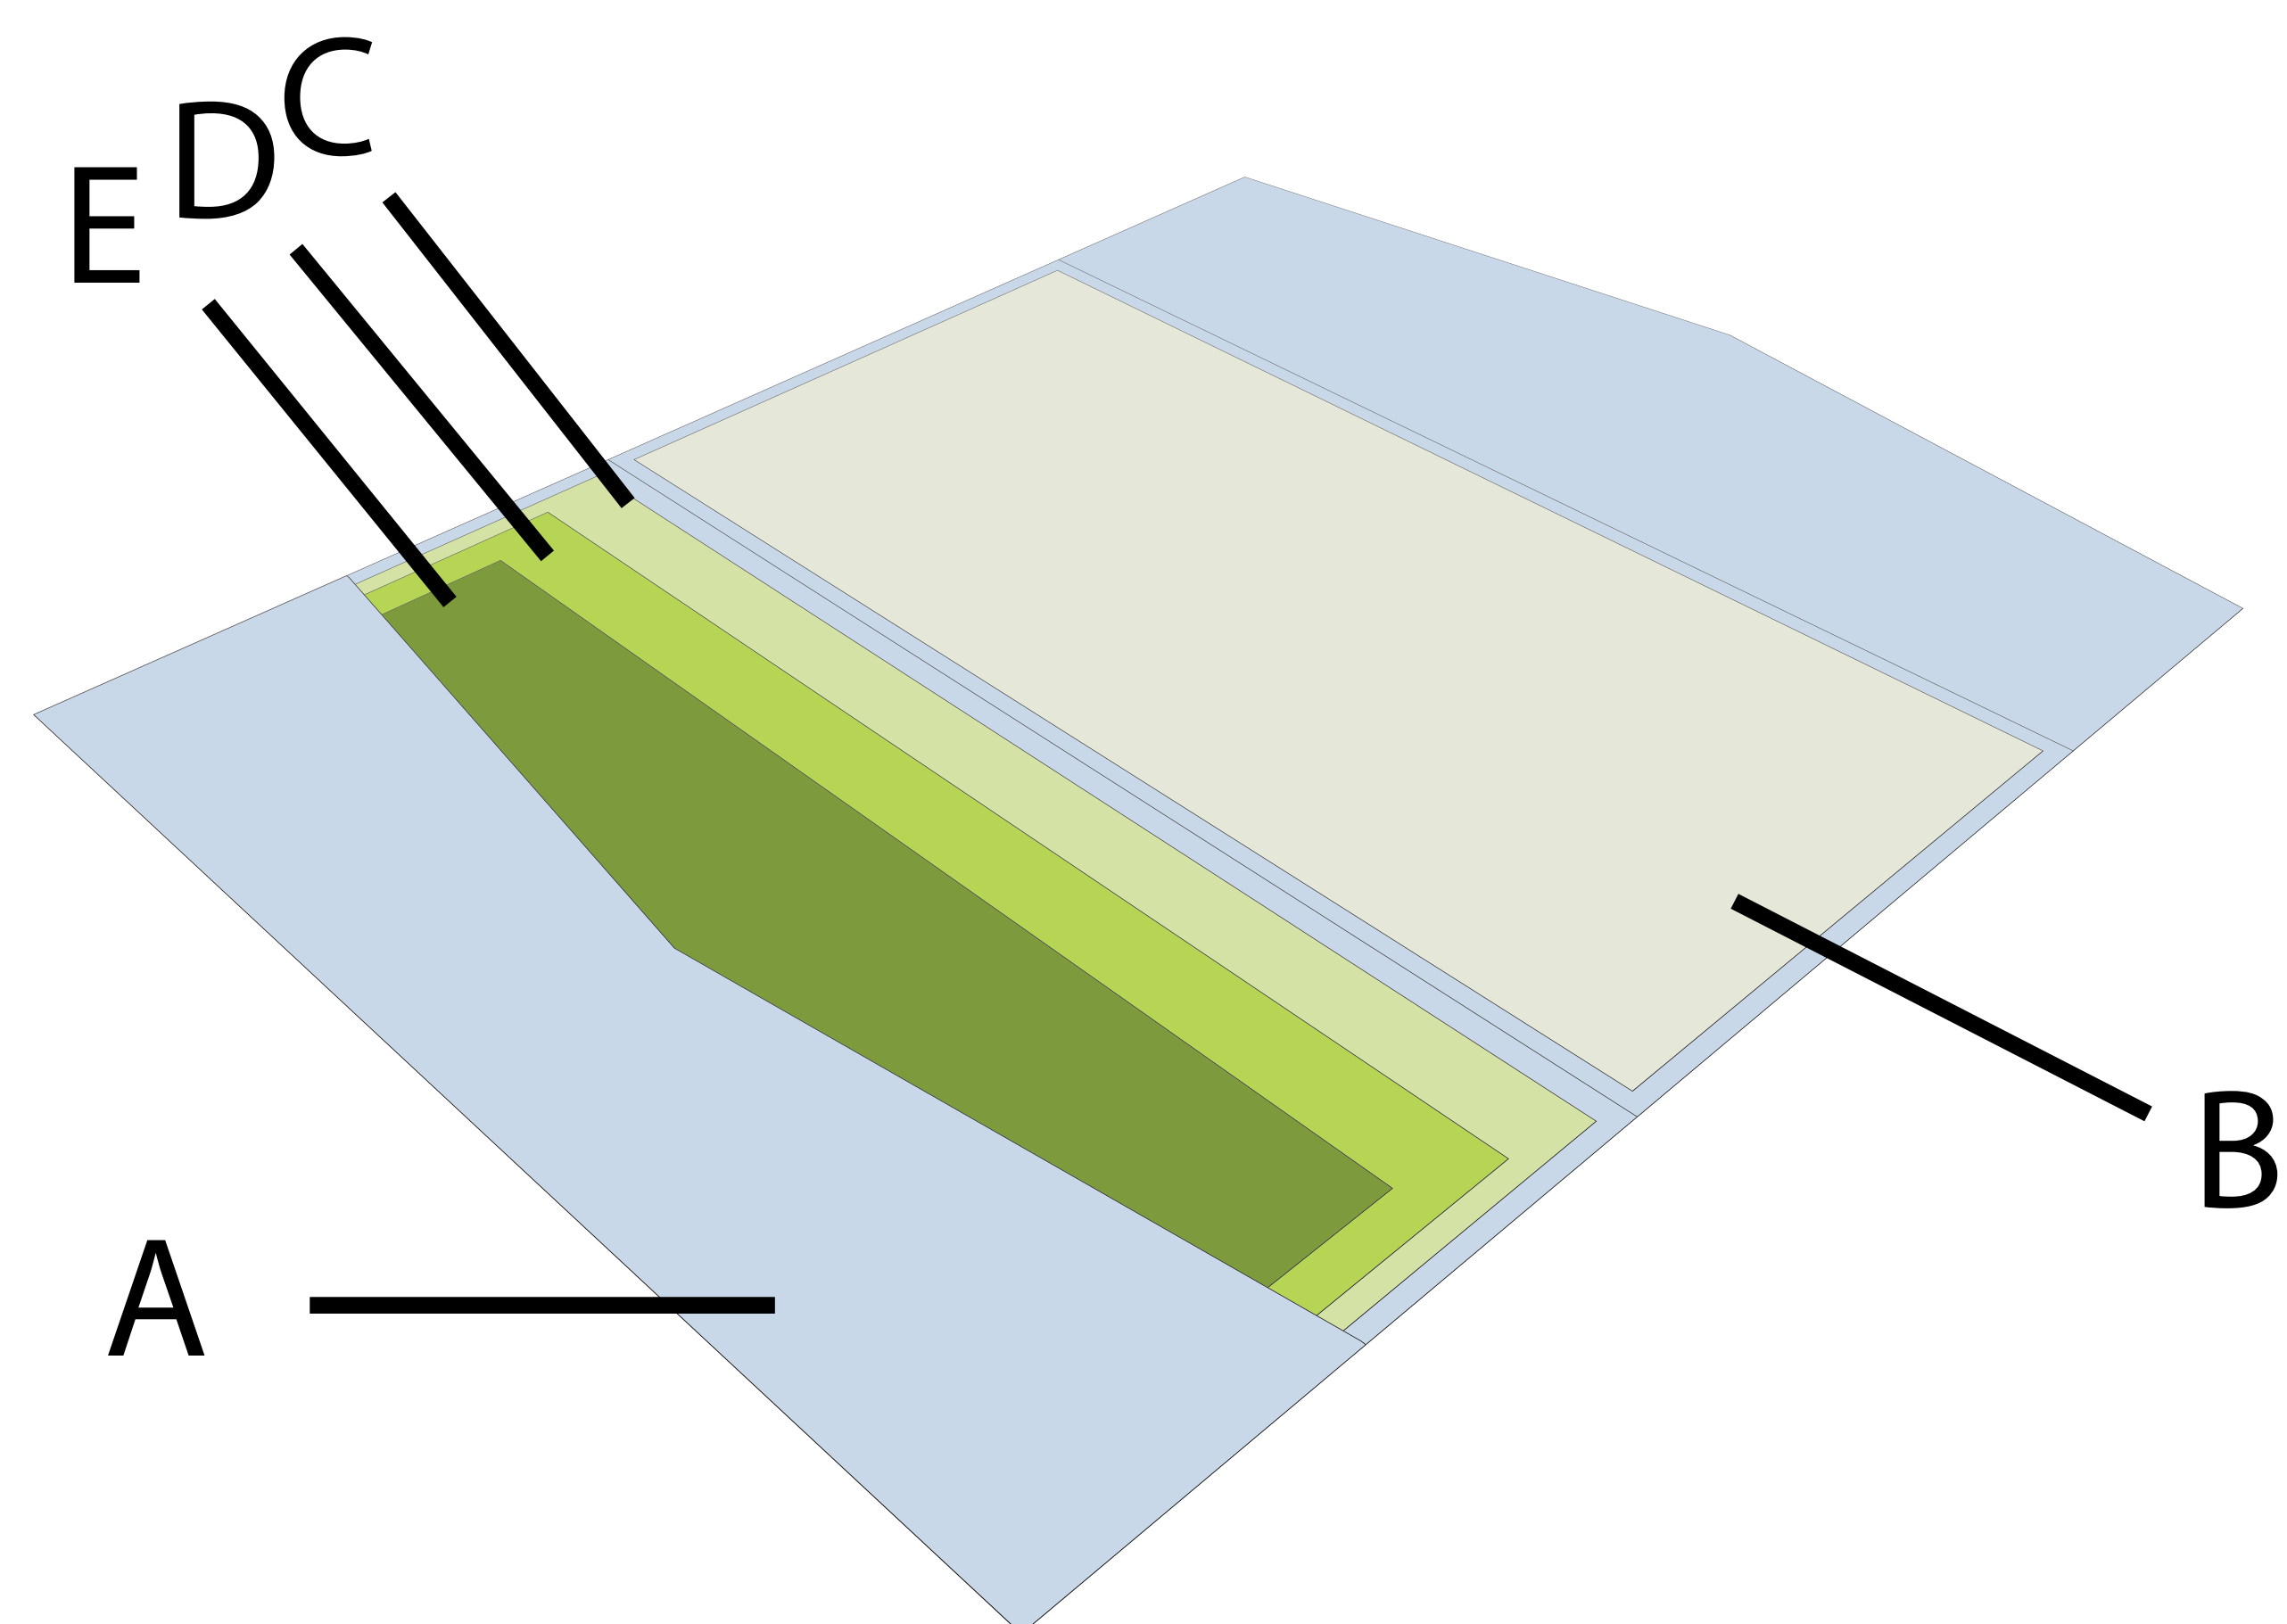

Enfolio® Pocketfold DL - What fits What ?

Assembly

Products

	Item	Size (width/height)
A	Enfolio® Pocketfold DL	210 x 100 mm*
B	Enfolio® Pocketfold DL Cardmount	204 x 94 mm
C	Enfolio® Pocketfold DL Cardstep 1	204 x 94 mm
D	Enfolio® Pocketfold DL Cardstep 2	197 x 82 mm
E	Enfolio® Pocketfold DL Cardstep 3	184 x 69 mm

All sizes are approximate

* Assembled dimensions

Enfolio® and Enfolios® are registered trademarks of The Handcrafted Card Company Ltd.